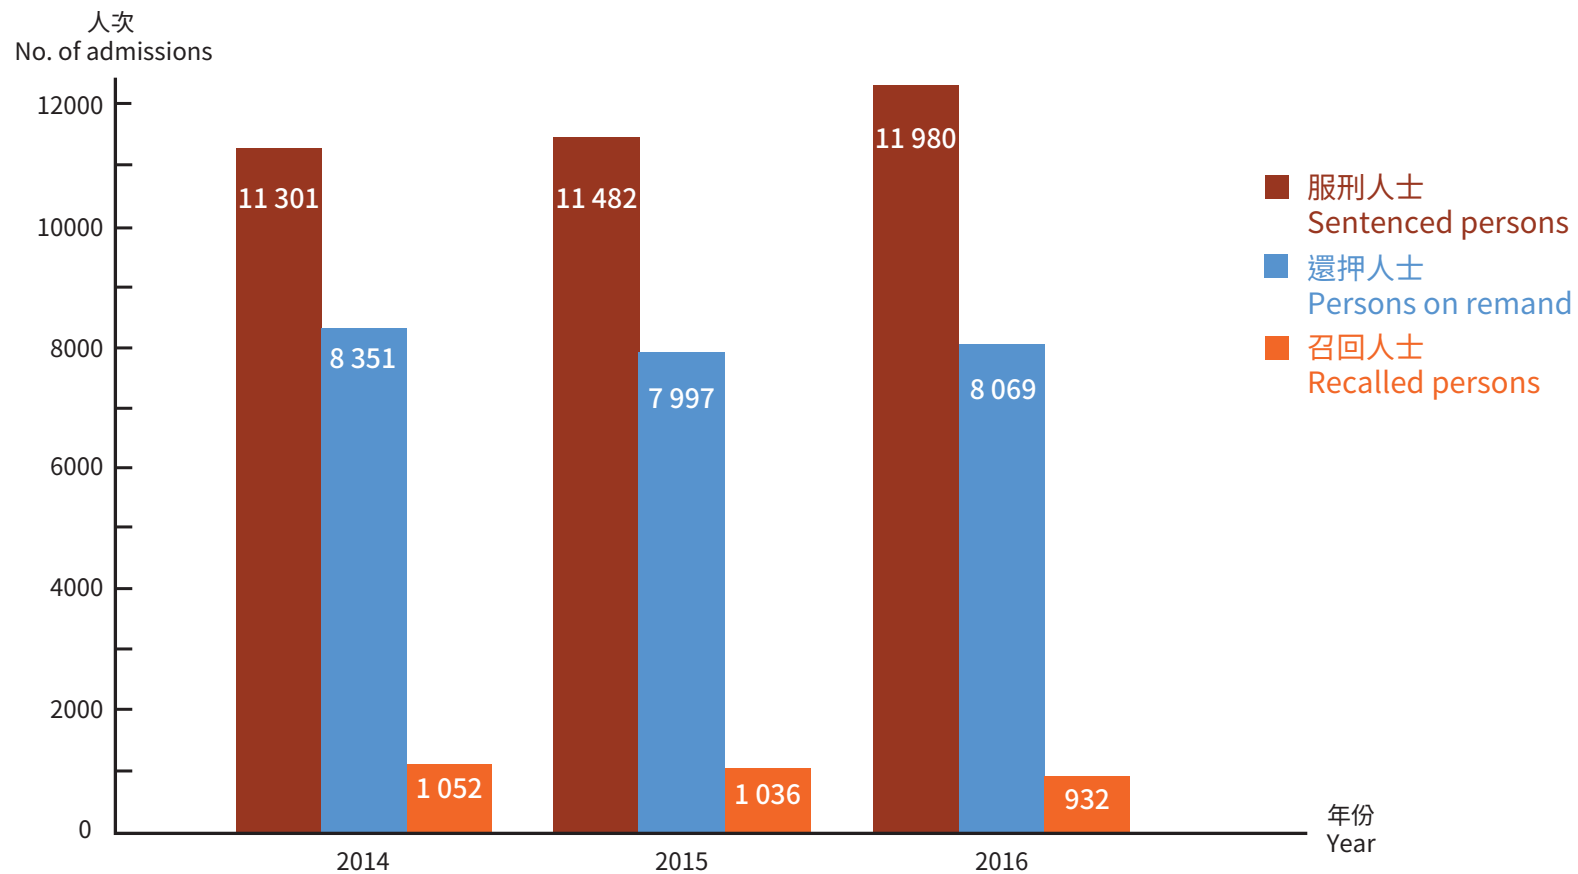

附錄 Appendix 6

按類別劃分的懲教院所收納人次 Admission of Persons in Custody to Correctional Institutions by Category

2016

按性別劃分的服刑人次
Admission of Sentenced
Persons by Gender

2016

按性別劃分的還押人次
Admission of Persons on
Remand by Gender